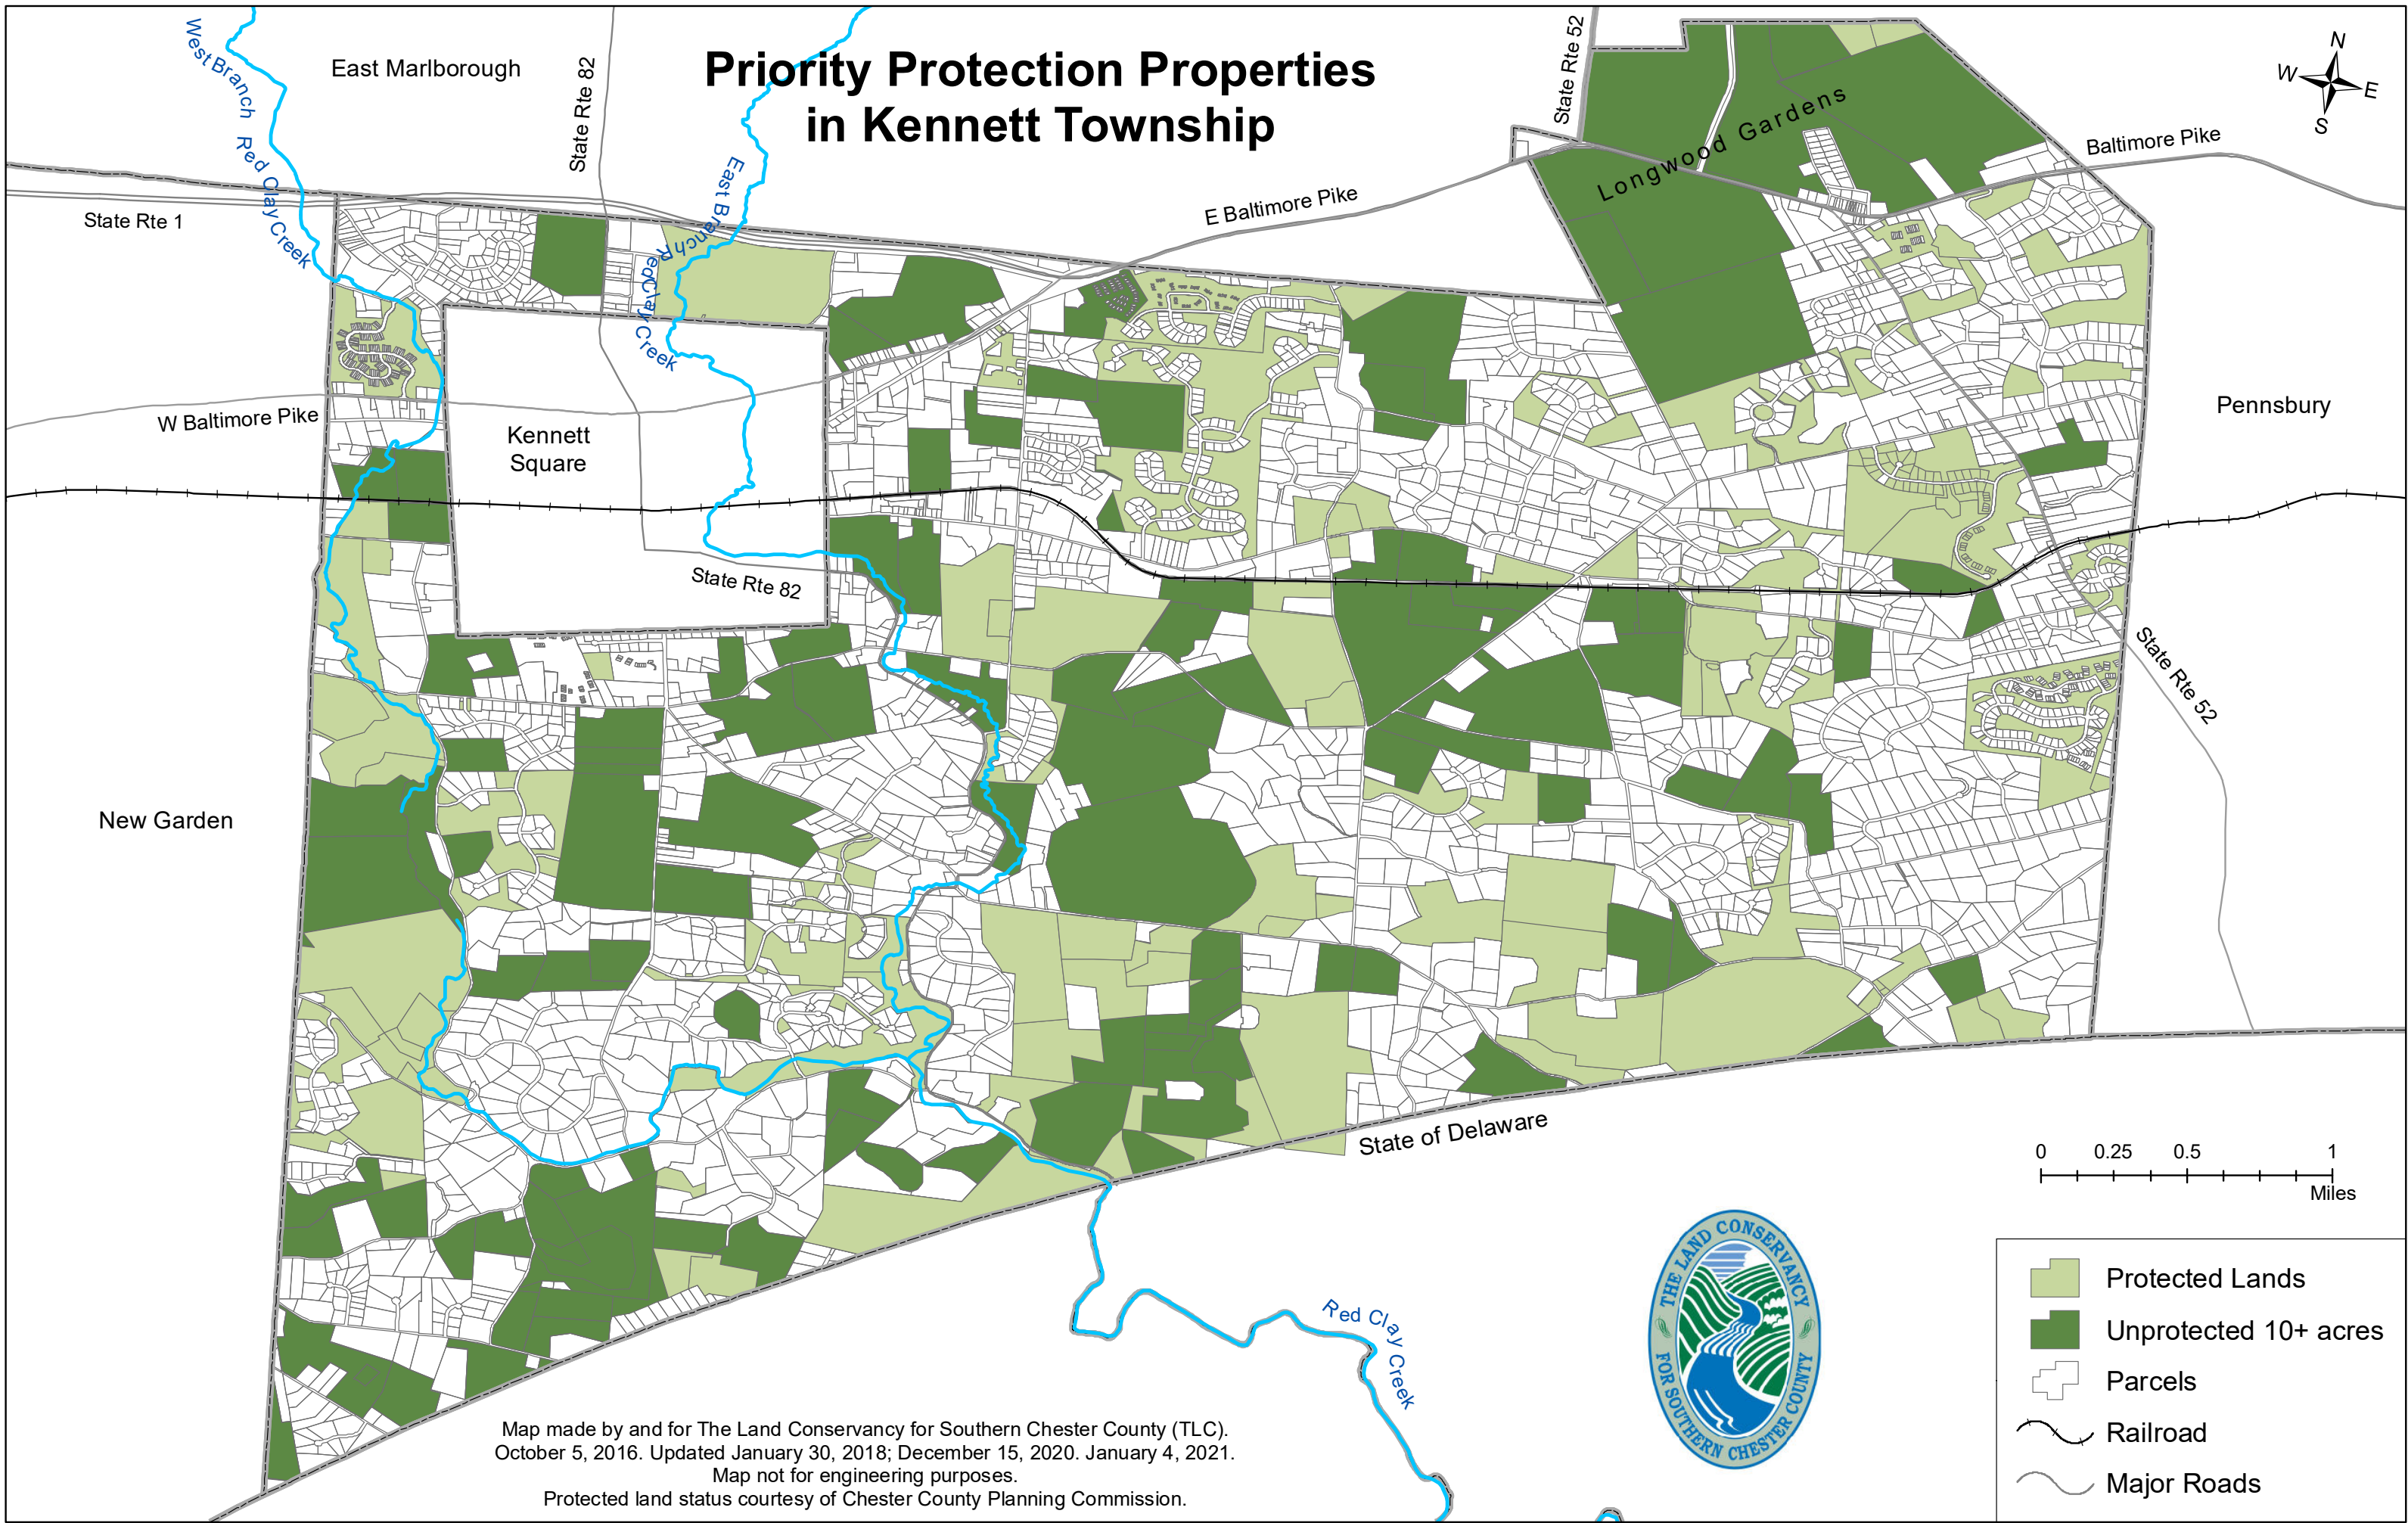

Priority Protection Properties in Kennett Township

- Protected Lands
- Unprotected 10+ acres
- Parcels
- Railroad
- Major Roads

Map made by and for The Land Conservancy for Southern Chester County (TLC).
 October 5, 2016. Updated January 30, 2018; December 15, 2020. January 4, 2021.
 Map not for engineering purposes.
 Protected land status courtesy of Chester County Planning Commission.