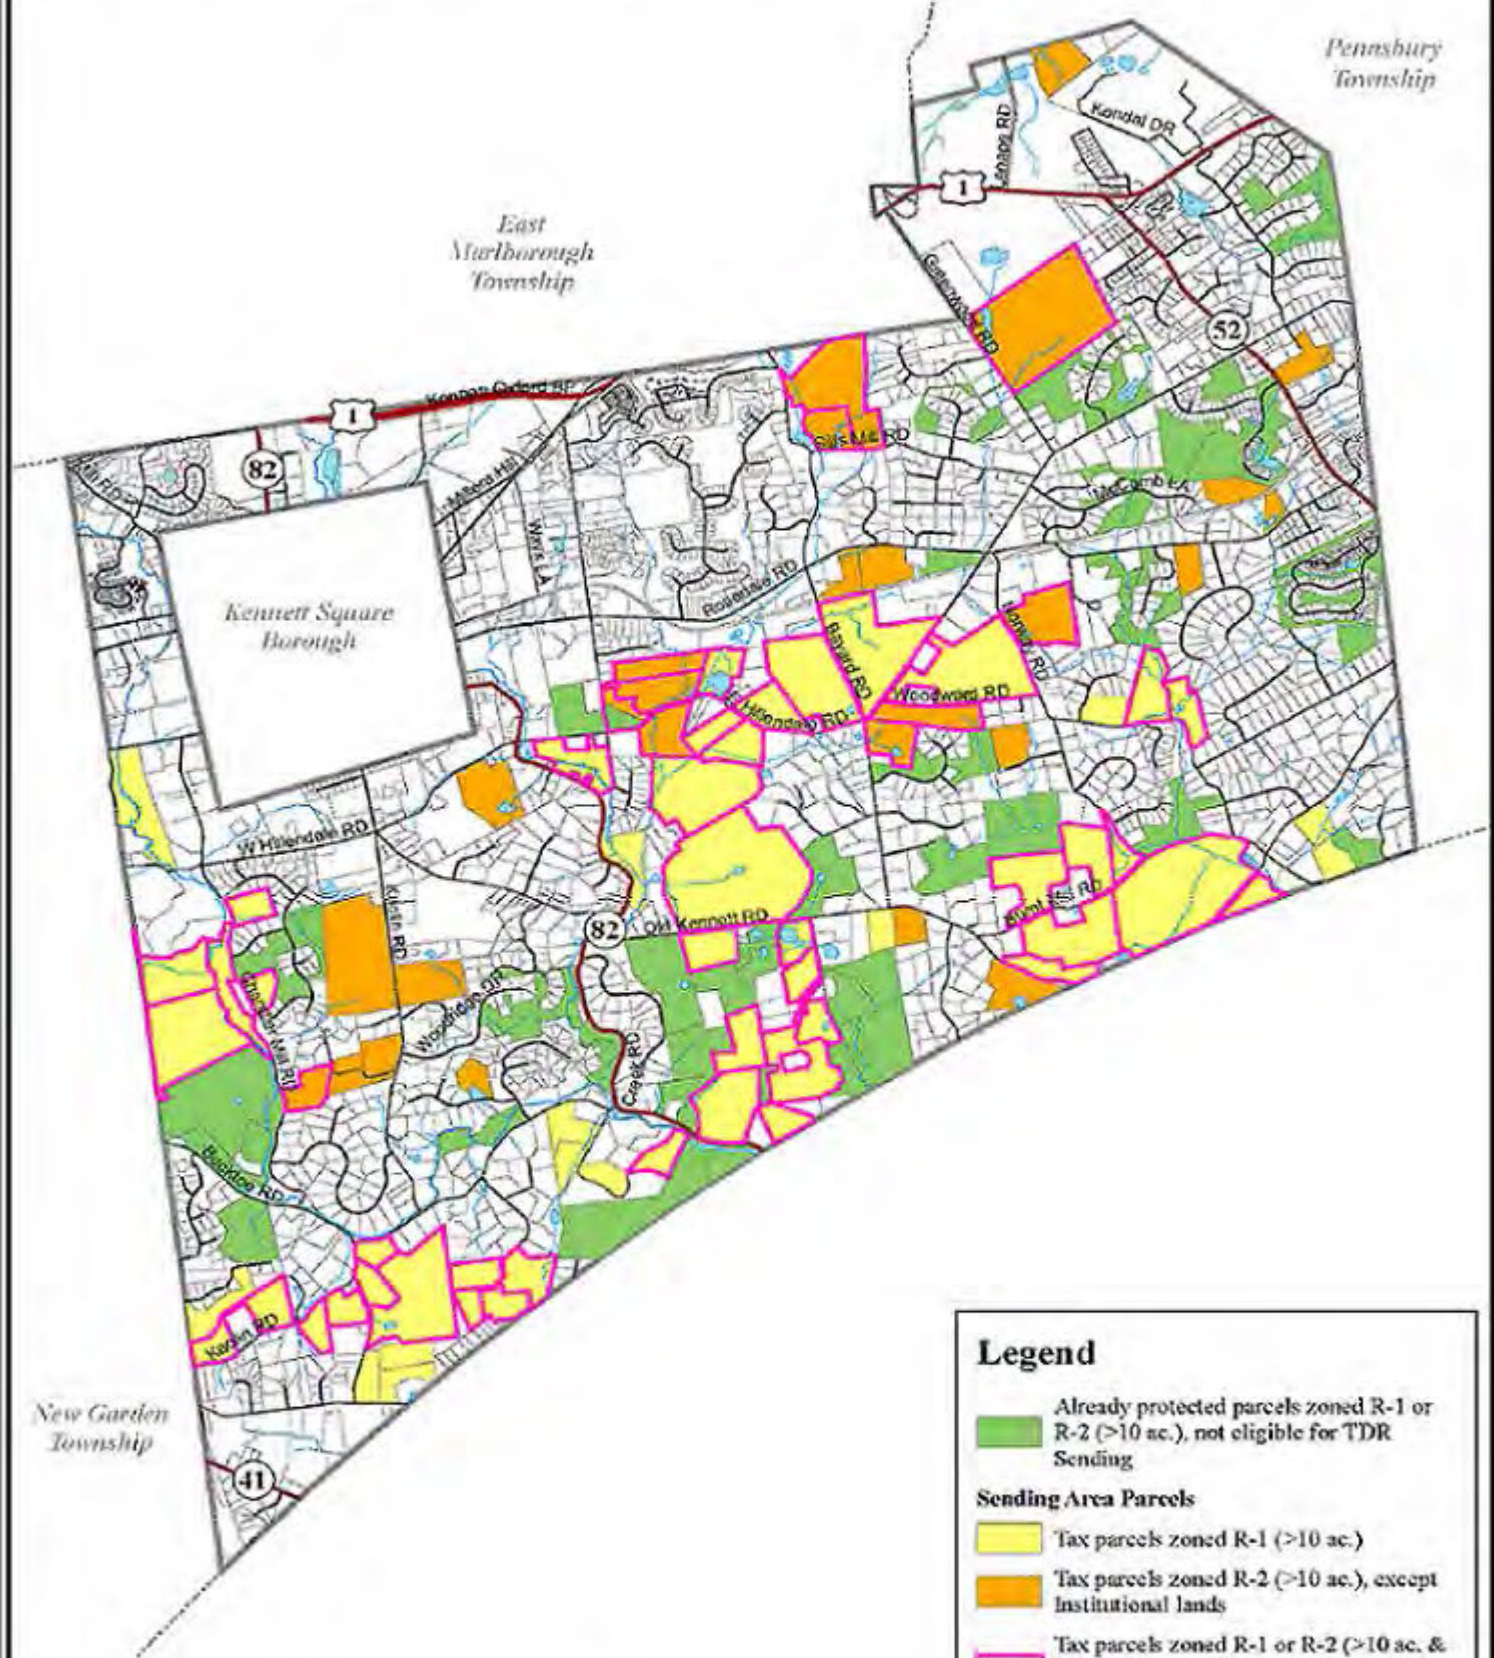

Kennett Township TDR Sending Area Map

New Garden Township

Pennsbury Township

East Marlborough Township

Kennett Square Borough

Legend

- Already protected parcels zoned R-1 or R-2 (>10 ac.), not eligible for TDR Sending
- Sending Area Parcels**
- Tax parcels zoned R-1 (>10 ac.)
- Tax parcels zoned R-2 (>10 ac.), except Institutional lands
- Tax parcels zoned R-1 or R-2 (>10 ac. & intersecting Key Conservation Zones), except Institutional lands
- Township boundary
- Adjacent municipalities
- Roads
- Major roads
- Streams
- Bodies of water

**BRANDYWINE
CONSERVANCY**

*Data sources: Base data from Chester County GIS Department, 12/2014.
Protected lands from Chester County Planning Department, 2014
(modified by Brandywine Conservancy, 12/2014)
Date Created: July 14, 2015
Last Revised: October 21, 2015*